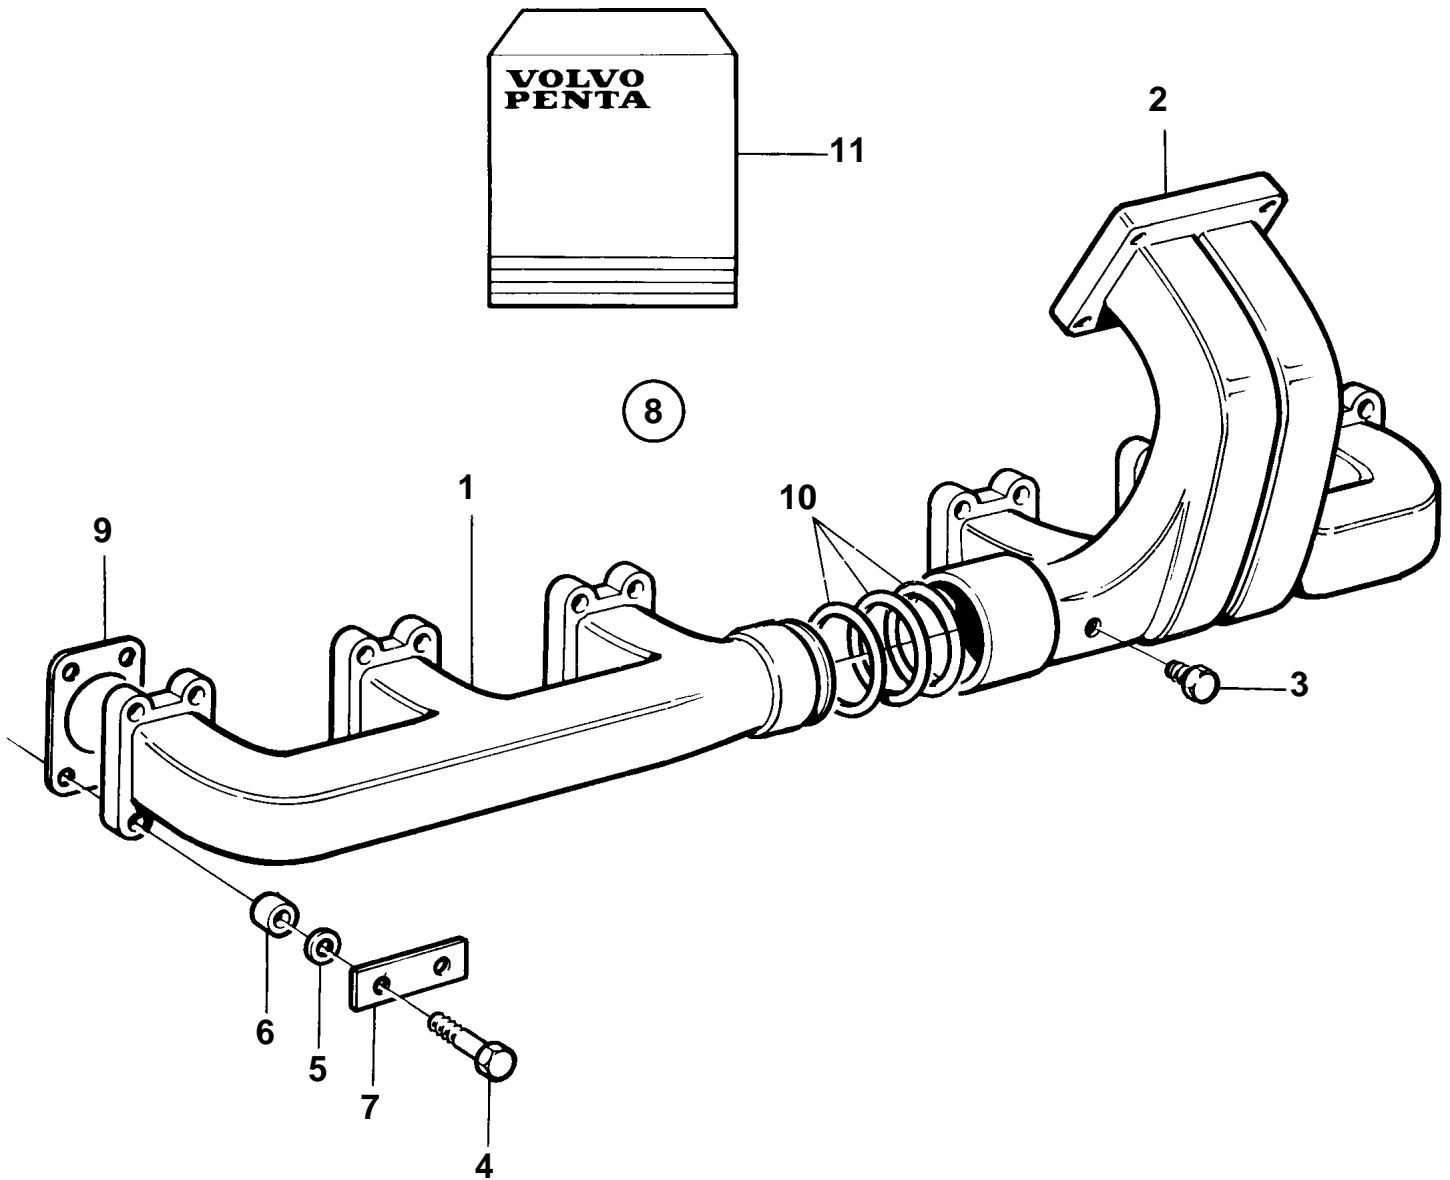

TWD1031VE

TWD1031VE

REF	PART NO.	QTY	DESCRIPTION	NOTES
1	8194048	1	Exhaust pipe	
2	469527	1	Exhaust pipe	STD
	479277	1	Exhaust pipe	For turbo mounted low.
3	952075	1	Plug	FOR 479277
4	945698	24	Screw	
5	941744	24	Washer	
6	422217	12	Spacer sleeve	
7	966717	12	Lock washer	
8	876722	1	Gasket kit, exhaust manifold	
9	479107	6	· Gasket	
10	471219	1	· Gasket	
	1545109	2	· Sealing ring	
11	876703	1		SEE GROUP 99